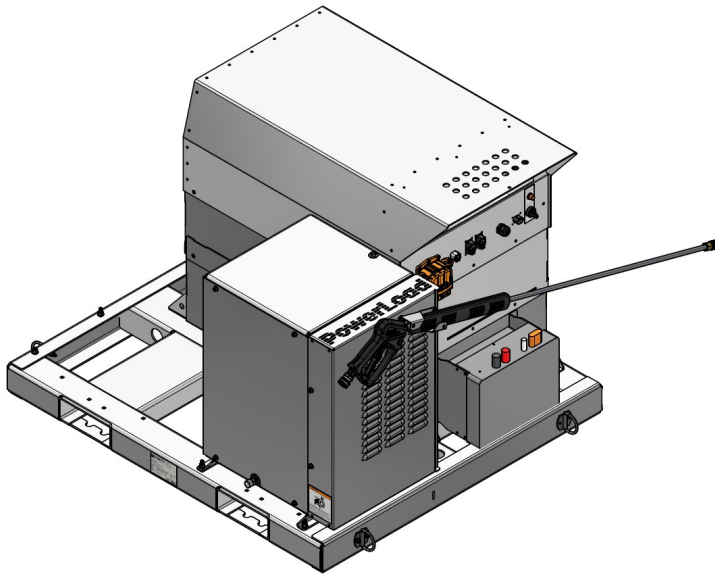

TUFFY | PowerLoad

Zero Emission—Battery-Powered Pressure Washer—Quiet Operation

**4 GPM
4000 PSI**

**NO MORE
GASOLINE**

**With lower operating costs, the TUFFY
PowerLoad will save on average
\$5.00/hour**